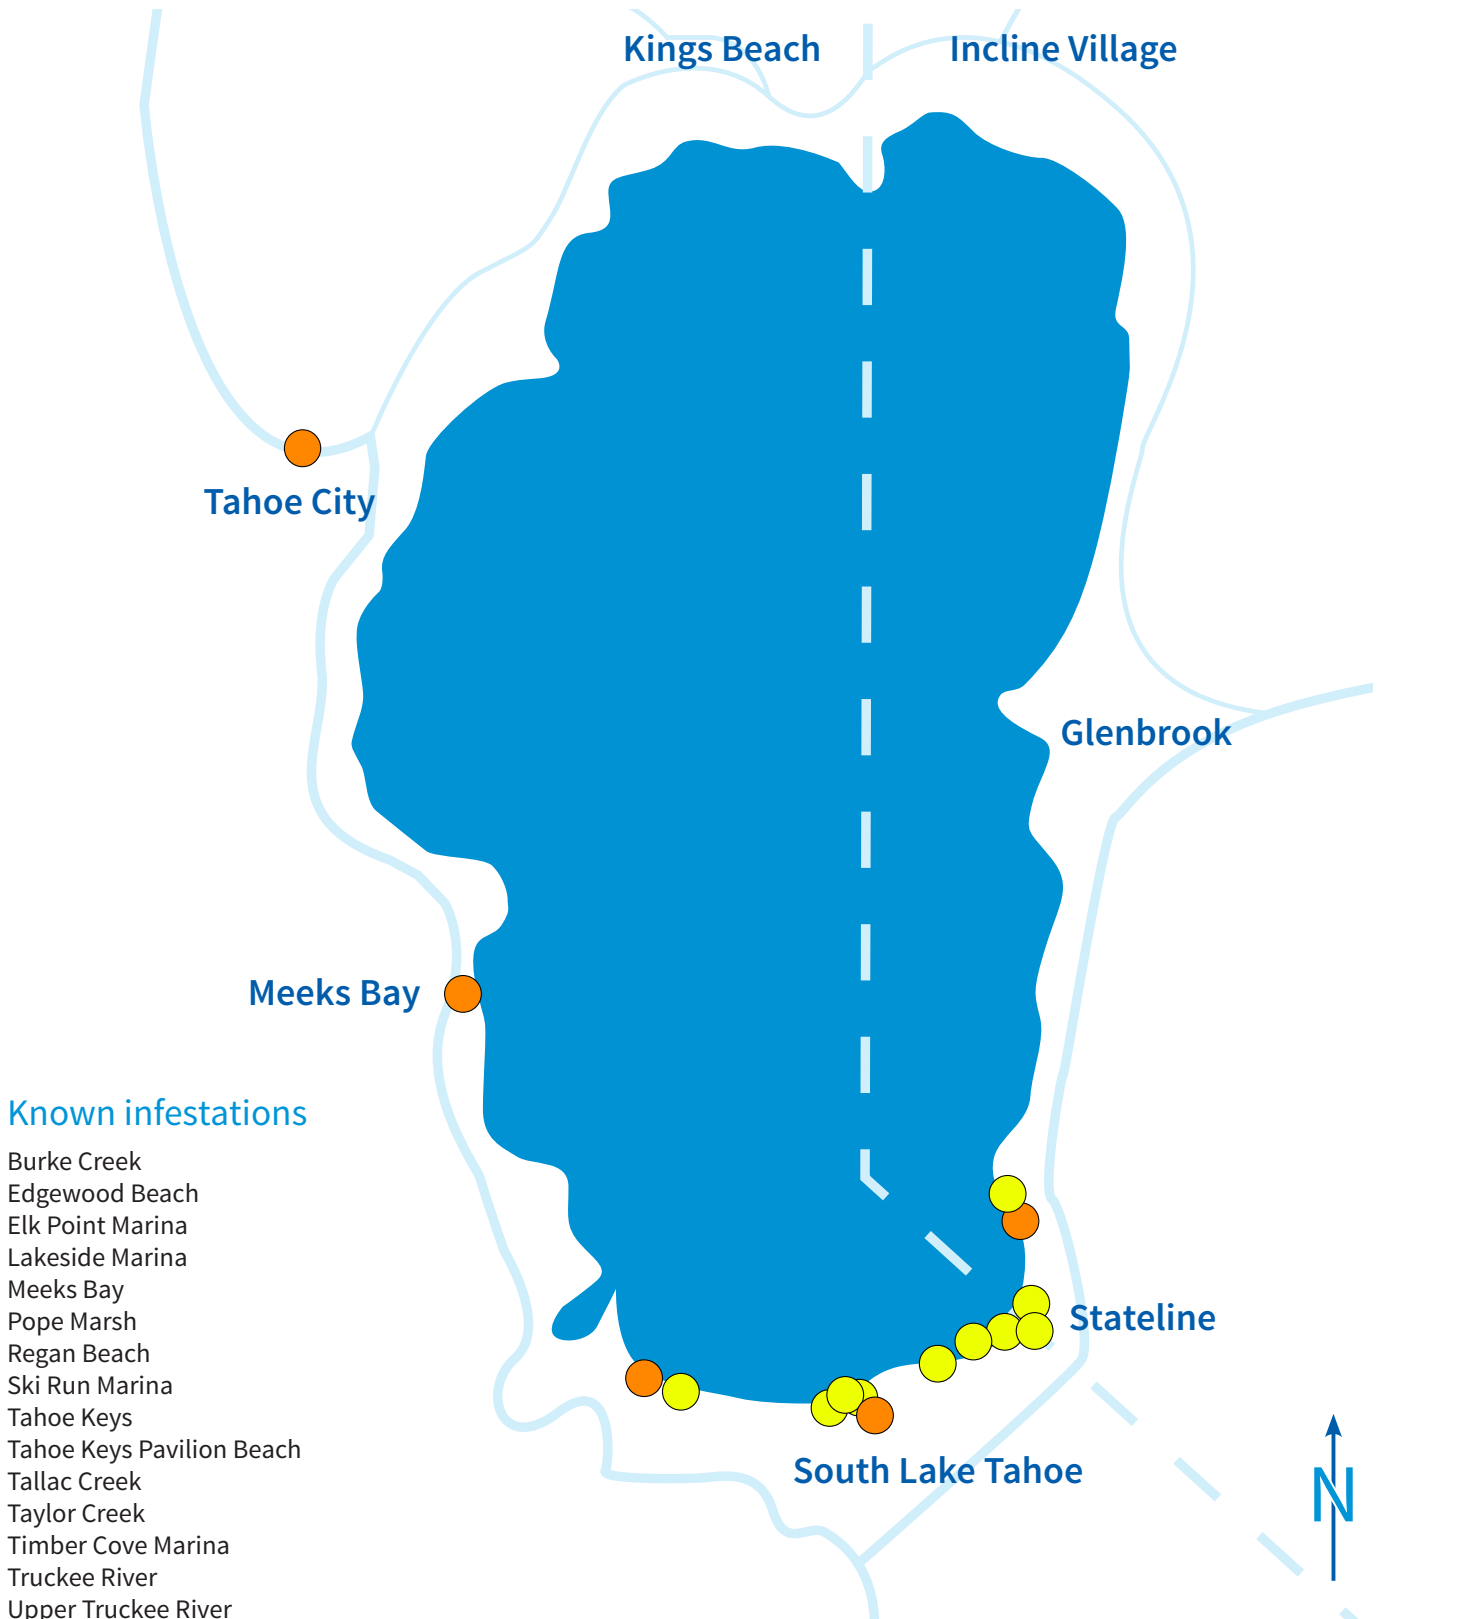

Infestations of aquatic invasive plants

- Orange circle: Eurasian watermilfoil
- Yellow circle: Curlyleaf pondweed and Eurasian watermilfoil